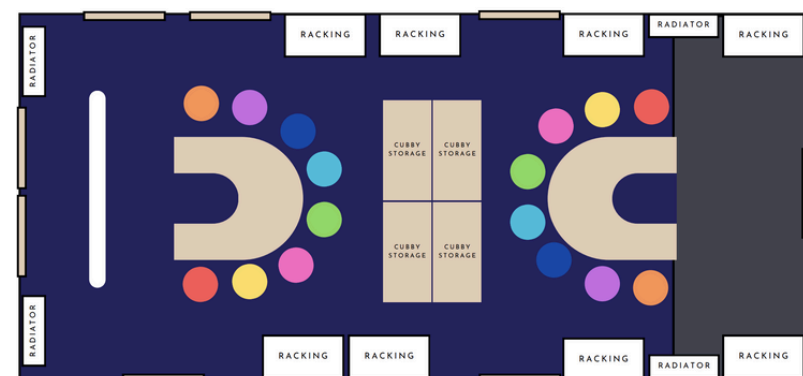

Does the company you work for offer charity donations?

If you are interested or know any other companies, please email us.

pta@woodleatlt.co.uk

FUNDRAISING

What are we raising money for?

Junior Block

The school are looking to maximise all available areas and the entrance of the junior block is being re-purposed to offer an extra learning space.